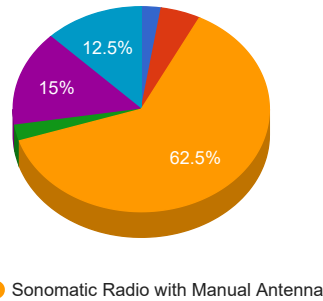

DYNAFLOW TRANSMISSION

Dynaflow Transmission

Options	Count
Yes	30
No	10

HEATER & DEFROSTER

Heater & Defroster

Options	Count
Yes	38
No	2

RADIO & ANTENNA

Radio & Antenna

Options	Count
None	1
Antenna only	2
Sonomatic Radio with Manual Antenna	25
Sonomatic Radio with Electric Antenna	1

● None
 ● Antenna only
 ● Sonomatic Radio with Manual Antenna
 ◀ 1/2 ▶

Options	Count
Selectronic Radio with Manual Antenna	6
Selectronic Radio with Electric Antenna	5
Options	Count