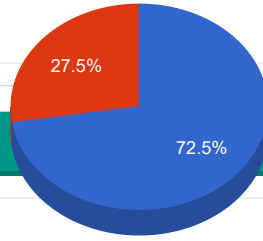

Options	Count
---------	-------

Yes	34
-----	----

No	6
----	---

Options	Count
---------	-------

REGULAR WHEEL COVERS

Regular Wheel Covers

Options	Count
Yes	25
No	15
Options	Count

WIRE WHEEL COVERS

Wire Wheel Covers

Options	Count
Yes	14
No	26
Options	Count

GLAREPROOF MIRROR

Glareproof Mirror

Options	Count
Yes	30
No	10
Options	Count

EASY-EYE GLASS

Options	Count
Yes	29
No	11
Options	Count

Easy-Eye Glass