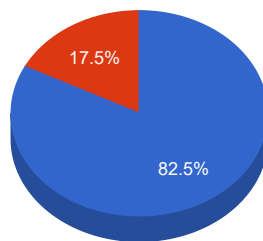

WINDSHIELD WASHER

Windshield Washer