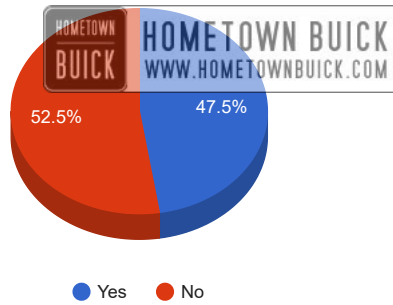

WHITEWALL TIRES

Whitewall Tires

Options Count

Yes 32

No 8

Options Count

POWER STEERING

Power Steering