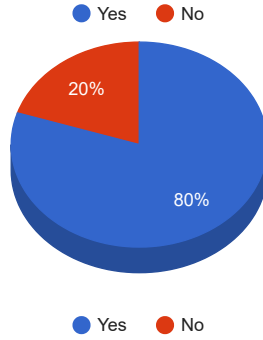

Easy-Eye Glass

WHITEWALL TIRES

Whitewall Tires

Options Count

Yes 32

No 8

Options Count

POWER STEERING

Power Steering

Options Count

Yes 19

No 21

Options Count

BACK-UP LIGHTS

Back-Up Lights

Options Count

Yes 29

No 11

Options Count

POWER BRAKES